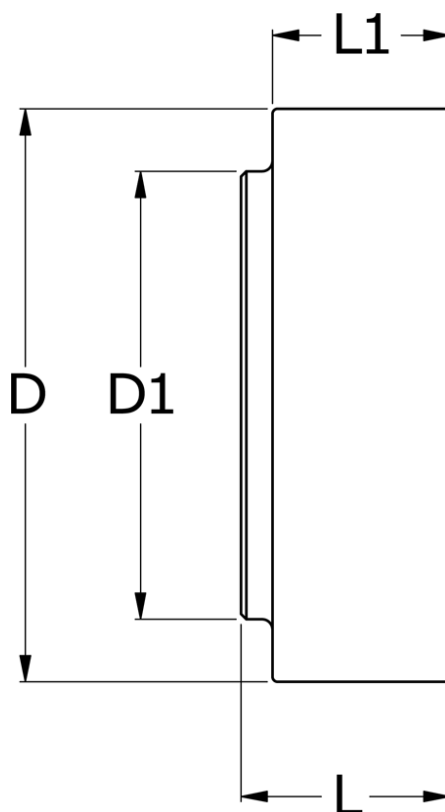

Data Sheet

Article number: 330644001A

Description: Coupling N-Eupex str. 440
Part 1 (incl. rubber) without bore

Measures

D	= 440
D1	= 265
L	= 180
L1	= 86
Max bore	= 160
Torque (N m)	= 13500